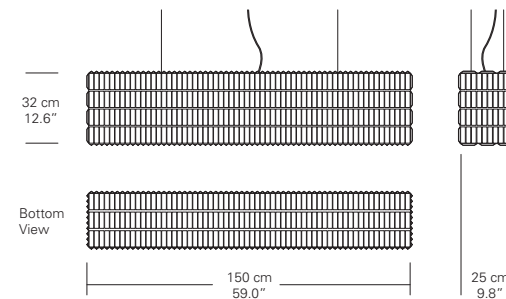

Golden Teak	CPGE100GT
Light Peridot	CPGE100PE
Topaz	CPGE100TZ
Red Magma two times	CPGE100BD

Golden Teak	CPGE150GT
Light Peridot	CPGE150PE
Topaz	CPGE150TZ
Red Magma two times	CPGE150BD