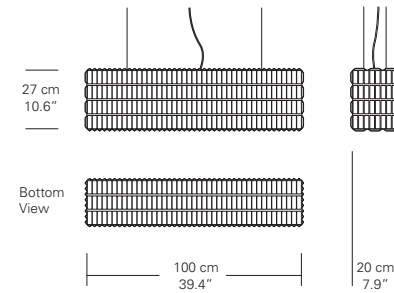

SWAROVSKI CRYSTAL PALACE

Glitterbox

Georg Baldele

2002 / 2006

'Glitterbox' is a timeless and distinctive design which is now available in several sizes as horizontal chandelier, vertical chandelier, floor light and lantern.

Size	Weight	Lamping	Colors	Model Number