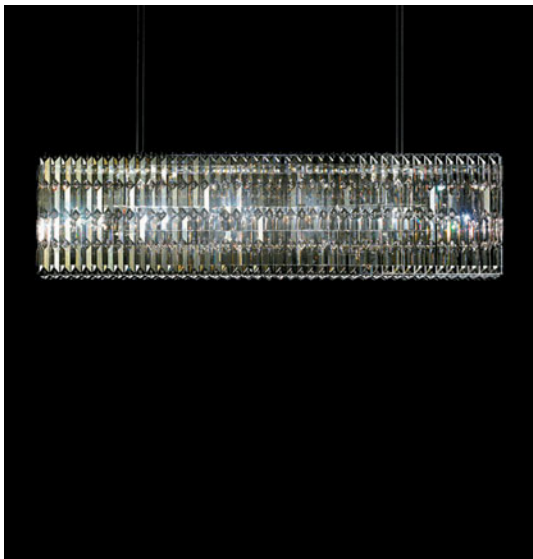

SWAROVSKI CRYSTAL PALACE

Glitterbox

Georg Baldele

2002 / 2006

'Glitterbox' is a timeless and distinctive design which is now available in several sizes as horizontal chandelier, vertical chandelier, floor light and lantern.

Size	Weight	Lamping	Colors	Model Number

Golden Teak	CPGE100GT
Light Peridot	CPGE100PE
Topaz	CPGE100TZ
Red Magma two times	CPGE100BD

Golden Teak	CPGE150GT
Light Peridot	CPGE150PE
Topaz	CPGE150TZ
Red Magma two times	CPGE150BD