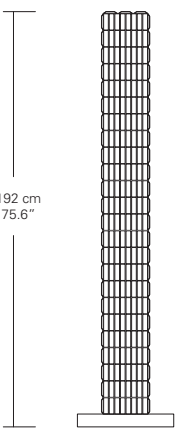

SWAROVSKI CRYSTAL PALACE

Glitterbox

Georg Baldele

2002 / 2006

'Glitterbox' is a timeless and distinctive design which is now available in several sizes as horizontal chandelier, vertical chandelier, floor light and lantern.

Size	Weight	Lamping	Colors	Model Number

Floor Light	100kg / 220lbs	60 "Twinkling" 1W white LEDs. Factory service-able. 240V (EU), 110V (US).	Crystal	CPGE001CL
			Golden Teak	CPGE001GT
			Light Peridot	CPGE001PE
			Topaz	CPGE001TZ
			Red Magma two times	CPGE001BD

Candle Lantern	3kg / 6.6lbs	Non-illuminated. Votive candle holder.	Crystal	CPGN010CL
			Golden Teak	CPGN010GT
			Light Peridot	CPGN010PE
			Topaz	CPGN010TZ
			Red Magma two times	CPGN010BD

Certifications apply to Floor Light only.