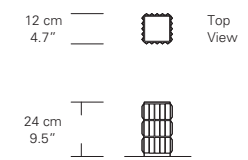

SWAROVSKI CRYSTAL PALACE

Glitterbox

Georg Baldele

2002 / 2006

'Glitterbox' is a timeless and distinctive design which is now available in several sizes as horizontal chandelier, vertical chandelier, floor light and lantern.

Size	Weight	Lamping	Colors	Model Number

Floor Light	100kg / 220lbs	60 "Twinkling" 1W white LEDs. Factory service-able. 240V (EU), 110V (US).	Crystal	CPGE001CL
			Golden Teak	CPGE001GT
			Light Peridot	CPGE001PE
			Topaz	CPGE001TZ
			Red Magma two times	CPGE001BD

Candle Lantern	3kg / 6.6lbs	Non-illuminated. Votive candle holder.	Crystal	CPGN010CL
			Golden Teak	CPGN010GT
			Light Peridot	CPGN010PE
			Topaz	CPGN010TZ
			Red Magma two times	CPGN010BD

Certifications apply to Floor Light only.