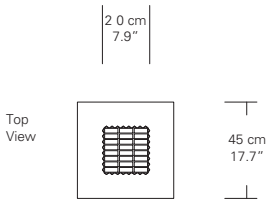

SWAROVSKI CRYSTAL PALACE

Glitterbox

Georg Baldele

2002 / 2006

'Glitterbox' is a timeless and distinctive design which is now available in several sizes as horizontal chandelier, vertical chandelier, floor light and lantern.

Size	Weight	Lamping	Colors	Model Number

Floor Light	100kg / 220lbs	60 "Twinkling" 1W white LEDs. Factory service-able. 240V (EU), 110V (US).	Crystal	CPGE001CL
			Golden Teak	CPGE001GT
			Light Peridot	CPGE001PE
			Topaz	CPGE001TZ
			Red Magma two times	CPGE001BD

Candle Lantern	3kg / 6.6lbs	Non-illuminated. Votive candle holder.	Crystal	CPGN010CL
			Golden Teak	CPGN010GT
			Light Peridot	CPGN010PE
			Topaz	CPGN010TZ
			Red Magma two times	CPGN010BD

Certifications apply to Floor Light only.